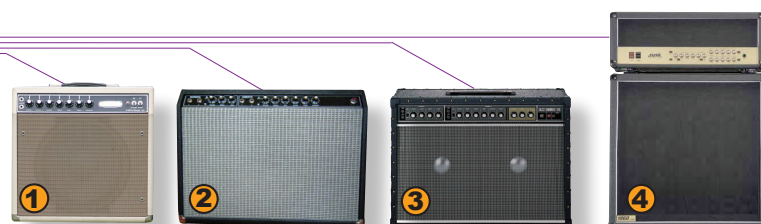

MULTISELECTOR 4X
Four in, to one out.
bidirectional switcher.

The new standard in high performance switching.

new product

MULTISELECTOR PRO 4x1 Instrument Switcher

WT2000
Chromatic Tuner
(not included).

The MultiSelector PRO is a state of the art unidirectional 4-to-1 instrument switcher incorporating innovative features sought after by touring professionals. The MultiSelector PRO allows selection of any 1 of 4 inputs to a single output. Each of the four inputs is electronically buffered with a 1 MegOhm input impedance which emulates a proper amplifier load and prevents any

degradation to the instrument's tone. Signals pass through the MultiSelector PRO transparently, with no coloration and the digitally controlled optical switching is completely silent. We've also included a tuner output on the front and rear. All three non-active inputs are routed to the tuner outputs so a guitar tech can tune any instrument in a non active channel without unplugging it.

new product

MULTISELECTOR AMP 1x4 Amplifier Switcher

The MultiSelector AMP is a state of the art unidirectional 1-to-4 instrument amp switcher that silently switches one instrument to multiple amps, with complete isolation between amplifiers. The input is electronically buffered with a 1MegOhm input imped-

ance, which emulates a proper amplifier load and prevents any degradation to the instrument's tone. The signal passes through the MultiSelector AMP transparently, with no coloration and the digitally controlled optical switching is completely silent.