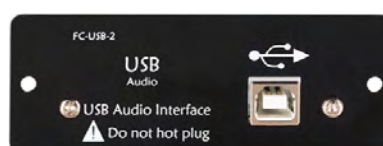

OPTIONALES ZUBEHÖR

3 verschiedene Ausgangs-Module

DANTE

AES/EBU

USB

OPTION

M16 Transportkoffer

Massgeschneidertes Case zum Schutz des M16 während des Transports.

Weitere Produkte und Infos unter www.sachermusic.ch

SPECIFICATIONS

Section	Description	Value
Mic Inputs	Mic Inputs	16 channel inputs (balanced)
	Mic input connector	12 XLR + 4 COMBO connectors
	Input impedance XLR	3k Ω
	Frequency Response	20Hz-20kHz (+/-0.5dB)
	Max. Input Level	+20dBu (balanced)
	S/N Ratio	105dB
	Gain Range	60dB
	THD	0.005%
	Phantom power	+48V (CH-1 to CH-16)
Line Inputs	Line Inputs	4 COMBO inputs
	Input impedance	20k Ω
	Max. Input Level	+30dBu (balanced)
	Frequency Response	20Hz-20kHz (+/-0.5dB)
	THD	0.008%
	Gain Range	60dB
	S/N Ratio	105dB
	Phase	Normal/Reverse
	Delay	0 to 200msec
EQ	4 Band Equalizer	Frequency: 20Hz-20kHz +/-18dB
		Q= 0.5 to 10.0
		HPF, Low, LowMid, High Mid,High
		Mode: Bypass /Flat /Library
Dynamic	Gate	Threshold: -80dB to 0dB
		Attack: 0.5msec to 100sec
		Release: 2msec - 2sec
		Hold: 2msec - 2sec
		Depth: -80dB to 0dB
	Compressor	Threshold= -80dB to 0dB
		Attack: 0.5msec to 100sec
		Release: 2msec - 2sec
		Gain: -12 dB to +12dB
XLR Outputs	Main Outputs (Balanced)	8 assignable outputs XLR
		L/R + 4Mono Bus + 4Stereo Bus
	THD	0.005%(20 Hz-20 kHz)
	Frequency Response	20Hz-20kHz (+/-0.5dB)
	Max. Output level	+18 dBu
	Output impedance	470 Ω