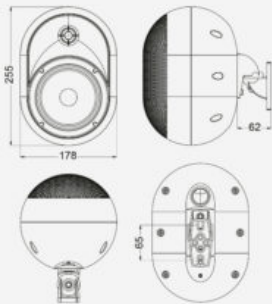

JAVA530B

SKU: H10923

- Designed for indoor and outdoor use
- Simple and elegant design, available in white or black finish
- Discrete mounting system with vertical and horizontal orientation
- Low-impedance or 100V line use

Price per pair

Color	Black
Hifi	Yes
Impedance	16 Ω
Voltage	100 V
Tropicalisée	Oui
Protection class	IP55
Puissance	15 W, 30 W