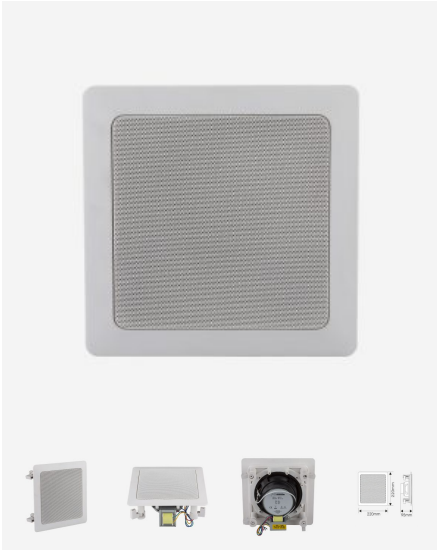

CHP520SQ

SKU: H10916

2-way square ceiling speaker 5" white ABS 100V 5/10/20W

Color	White
Impedance	8 Ω
Puissance	5 W, 10 W, 20 W
Voltage	100 V