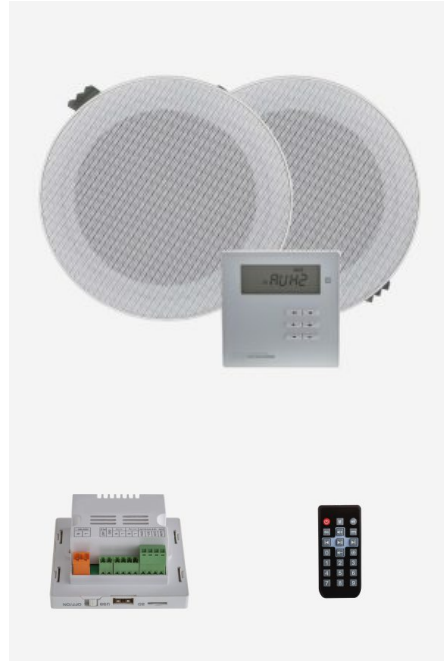

WALLKIT

SKU: H10964

Amplifier and 6.5" ceiling speakers 2 x 10W

Color
Puissance

Grey
2 x 10 W

SPEAKERS

CEILING SPEAKERS