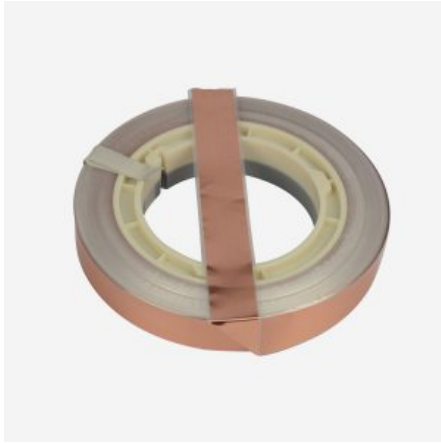

16-zone desktop microphone for matrix

MAGNETIC LOOP

BM-CU50

SKU: H10800

Copper tape 50m - 18mm wide x 0.1mm thick

The BM-Cu50 is a 18mm wide, 0.1mm thick (1.8mm² cross-section) copper tape insulated with a 0.05mm strip of Melinex.

Cables specially designed for induction loops where the loop must run under carpeting or in places not suitable for conventional cables.

BM-CU100

SKU: H10801

Copper tape 100m -18mm wide x 0.1mm thick

The BM-Cu100 is an 18mm wide, 0.1mm thick (1.8mm² cross-section) copper tape insulated with a 0.05mm strip of Melinex.