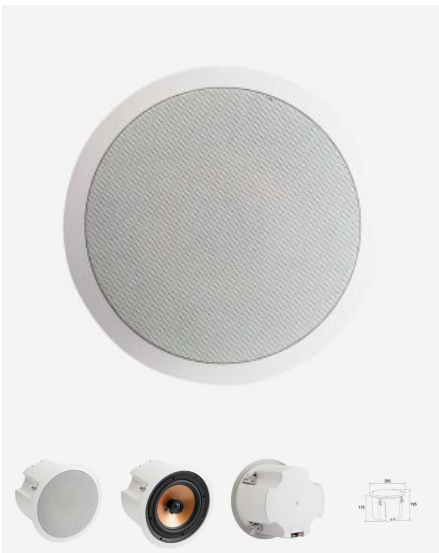

CHF860

SKU: H9909

- 8" ceiling speaker 60W 8 ohms
- High-fidelity sound
- True 2-way speaker with sound box
- Simple and elegant design
- Easy to install

Color
Hifi
Impedance
Puissance

White
Yes
8 Ω
60 W

CHF835

SKU: H10965

- 8" ceiling speaker 35W RMS 8Ω
- 2 ways
- "Invisible edge" design with metallic grille.

Color
Hifi
Impedance
Puissance

Grey
Yes
8 Ω
35 W