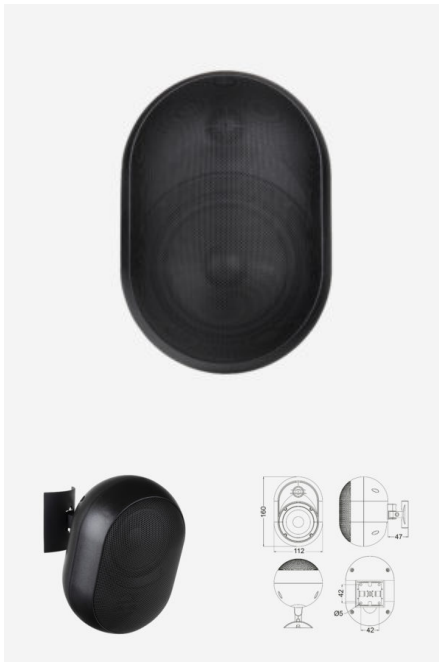

JAVA315B

SKU: H10921

- Designed for indoor and outdoor use
- Simple and elegant design, available in white or black finish
- Discrete mounting system with vertical and horizontal orientation
- Low-impedance or 100V line use

Price per pair

Color	Black
Hifi	Yes
Impedance	16 Ω
Voltage	100 V
Tropicalisée	Oui
Protection class	IP55
Puissance	7,5 W, 15 W