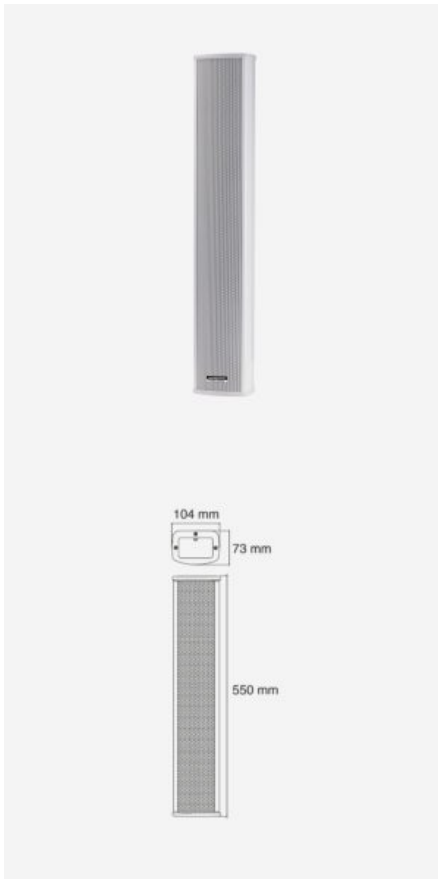

CLS660

SKU: H10516

Aluminium column 6 x 2.5" 100V 30/60W - IP44

- Ideal for voice reproduction in places of worship
- Aluminium grille and housing
- Water-resistant
- Operates at 100V
- The columns are provided with wall-mounting brackets.

Color

White

Hifi

Yes

Voltage

100 V

Protection class

IP44

Puissance

30 W, 60 W

CLS880

SKU: H10517

Aluminium column 8 x 2.5" 100V 40/80W - IP44

- Ideal for voice reproduction in places of worship
- Aluminium grille and housing
- Water-resistant
- Operates at 100V
- The columns are provided with wall-mounting brackets.

Color

White

Hifi

Yes

Voltage

100 V

Protection class

IP44

Puissance

40 W, 80 W