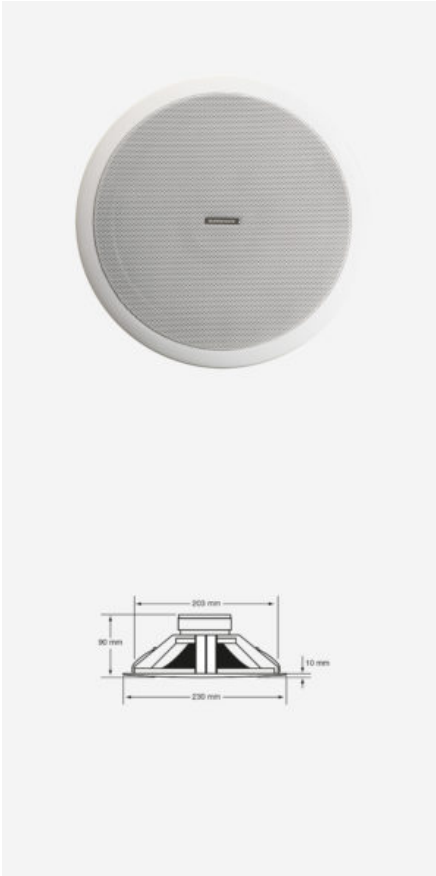

CHP630SQ

SKU: H10974

2-way square ceiling speaker 6" white ABS 100V 7.5/15/30W RMS

Color
Impedance
Puissance
Voltage

White
8 Ω
7,5 W, 15 W, 30 W
100 V