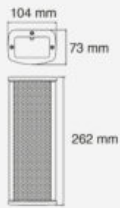

CLS220

SKU: H10514

Aluminium column 2 x 2.5" 100V 10/20W - IP44

- Ideal for voice reproduction in places of worship
- Aluminium grille and housing
- Water-resistant
- Operates at 100V
- The columns are provided with wall-mounting brackets.

Color

White

Hifi

Yes

Voltage

100 V

Protection class

IP44

Puissance

10 W, 20 W