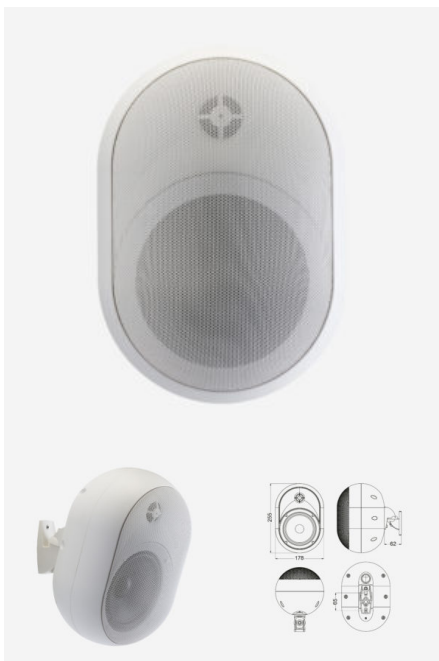

Price per pair

Color	White
Hifi	Yes
Impedance	16 Ω
Voltage	100 V
Tropicalisée	Oui
Protection class	IP55
Puissance	15 W, 30 W