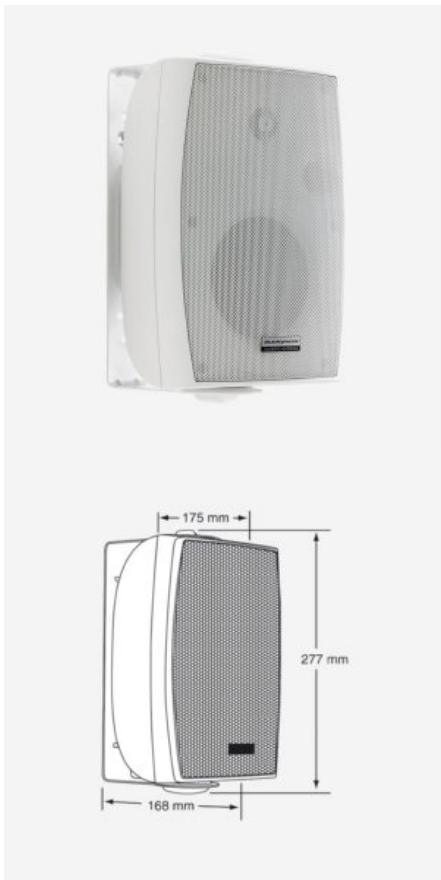

WALL MOUNT SPEAKERS

EHP410W

SKU: H9760

- High-fidelity sound
- Designed for indoor use
- Discrete design, available in black finish
- Built-in wall-mount brackets
- Low-impedance or 100V line use

Color
Hifi
Impedance
Voltage

White
Yes
8 Ω
100 V, 70 V