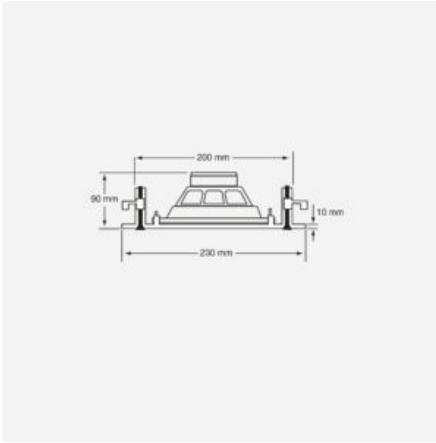

Color	White
Puissance	2,5 W, 5 W, 10 W
Voltage	100 V

CHP606

SKU: H9755

6" 100 V 3/6 W double cone ceiling light

- Clear and intelligible restitution
- Double cone speaker
- Easy to install

Color
Voltage
Puissance