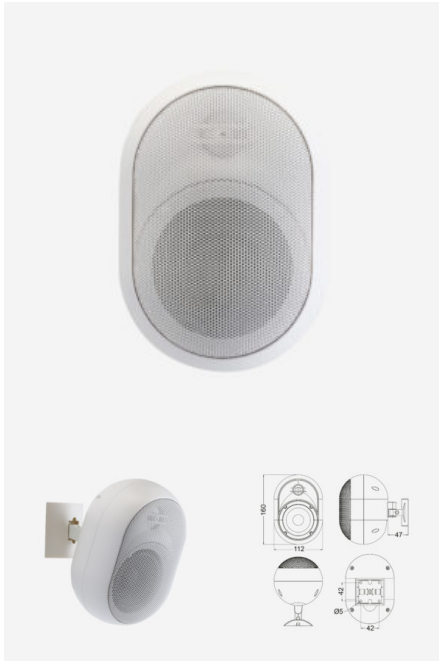

Price per pair

Color	White
Hifi	Yes
Impedance	16 Ω
Voltage	100 V
Tropicalisée	Oui
Protection class	IP55
Puissance	15 W, 30 W