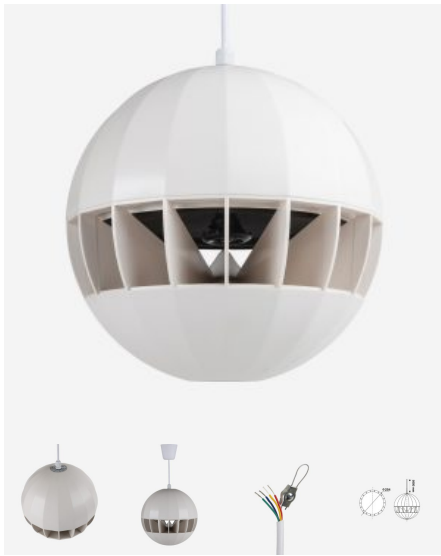

SHP820W

SKU: H10925

360° diffusion pendant speaker for 100V amplifiers
Provided with cable sling

- 2-way pendant speaker 8" 360° diffusion - 100V 5 to 20W
- Hidden safety sling
- Easy to install

Color
Voltage
Puissance

White
100 V
5 W, 10 W, 20 W