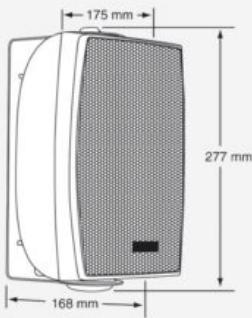

EHP410B

SKU: H9761

- High-fidelity sound
- Designed for indoor use
- Discrete design, available in black finish
- Built-in wall-mount brackets
- Low-impedance or 100V line use

Color	Black
Hifi	Yes
Impedance	8 Ω
Voltage	100 V, 70 V