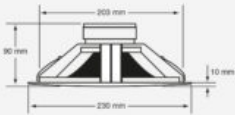

CHP606

SKU: H9755

6" 100 V 3/6 W double cone ceiling light

- Clear and intelligible restitution
- Double cone speaker
- Easy to install

Color
Voltage
Puissance

White
100 V
3 W, 6 W

CHP630SQ

SKU: H10974

2-way square ceiling speaker 6" white ABS 100V 7.5/15/30W RMS

Color
Impedance
Puissance
Voltage

White
8 Ω
7,5 W, 15 W, 30 W
100 V