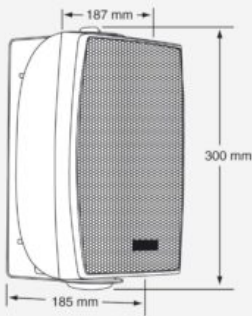

EHP520B

SKU: H9763

- 40W high-fidelity sound
- Designed for indoor use
- Discrete design, available in black finish
- Built-in wall-mount brackets
- Low-impedance or 100V line use

Color	Black
Hifi	Yes
Impedance	8 Ω
Voltage	100 V, 70 V