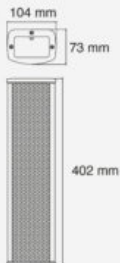

CLS440

SKU: H10515

Aluminium column 4 x 2.5" 100 V 20/40 W - IP44

- Ideal for voice reproduction in places of worship
- Aluminium grille and housing
- Water-resistant
- Operates at 100 V
- The columns are provided with wall-mounting brackets.

Color

White

Hifi

Yes

Voltage

100 V

Protection class

IP44

Puissance

20 W, 40 W