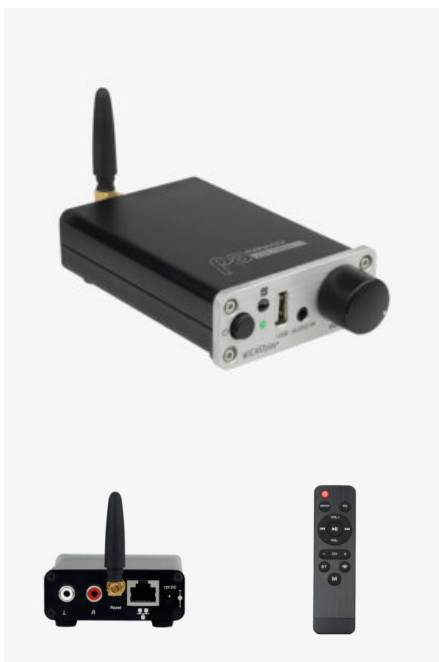

VAT

WICASTPLAY

SKU: H10996

WICASTplay is a wireless audio transmitter

- 1x mini-jack output 3.5 mm analog
 - Powered by a 5 V Micro USB connector
 - 300mA of consumption only
 - Compatible with AirPlay and major streaming service
 - USB & SD drive
 - Alarm clock function
- Programmed stop function

WICASTPLAY+

SKU: H11247

WICASTplay+ is a wireless audio transmitter

- 1 analogue 3.5 mm mini jack input for telephone or other other device with volume control
 - Works with a LinkPlay card compatible with many streaming and multiroom apps
 - Powered by a 15 V - 2 A connector
 - Adjustable Wifi antenna
 - RJ45 port
 - Output on 2 RCA
 - Compatible with AirPlay 2 and major streaming services
 - USB drive
 - Alarm clock function
- Programmed stop function

COMBO60

SKU: H9749

Mixer/amplifier/multimedia player combo

- All-in-one compact system
- Built-in USB and tuner
- One mic input and two line inputs
- Supports paging and music on hold
- Safety priority output
- 3-band equaliser

Voltage	100 V
Puissance	60 W
Impedance	16 Ω, 4 Ω

COMBO130

SKU: H9750

Mixer/amplifier/multimedia player combo

- All-in-one system
- 5-input mixer
- Chime with pushbutton
- Mountable in 19" wide racks
- 70 V/100 V or low impedance amplified output