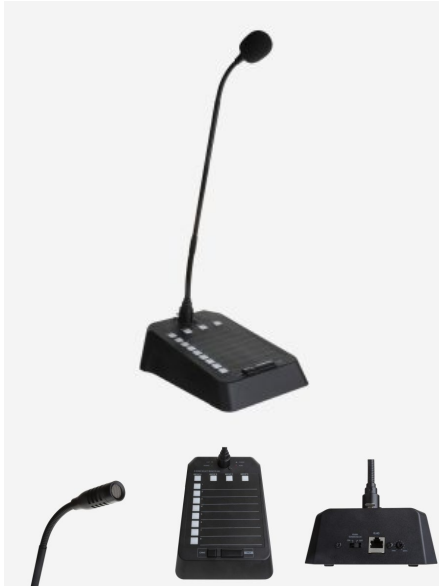

MIC-DESK8M

SKU: H10977

8-zone desktop microphone for matrix