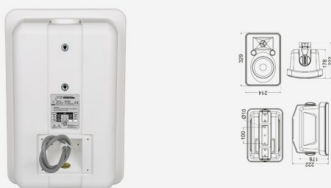

EHP660IPW

SKU: H10920

Tropicalised speaker 6" 100 V 7,5~60 W/8 ohms - White

- Designed for indoor and outdoor use
- Simple and elegant design, available in white or black finish
- Built-in wall-mount brackets
- Low-impedance or 100V line use

Sold in pairs

Color	White
Hifi	Yes
Impedance	8 Ω
Voltage	100 V
Tropicalisée	Oui
Puissance	7,5 W, 15 W, 30 W, 60 W