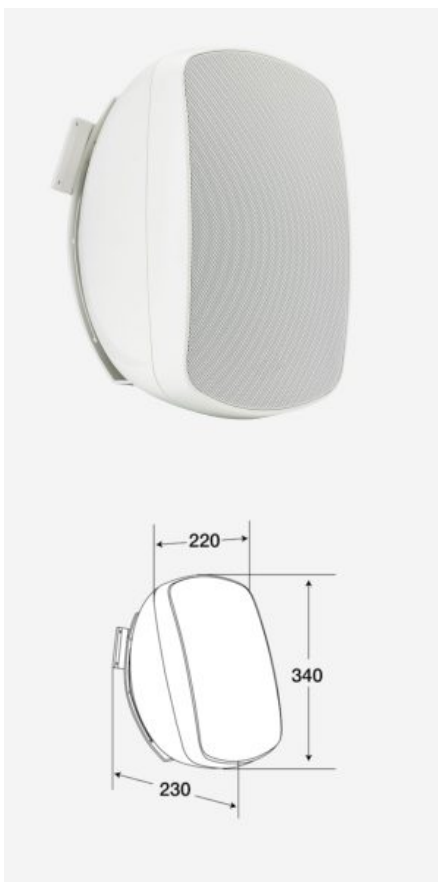

BORNEO660W

SKU: H9911

- Designed for indoor and outdoor use
- Simple and elegant design, available in white or black finish
- Discrete mounting system with vertical and horizontal orientation
- Low-impedance or 100V line use

Color	White
Hifi	Yes
Impedance	8 Ω
Voltage	100 V
Tropicalisée	Oui
Protection class	IP55
Puissance	60 W